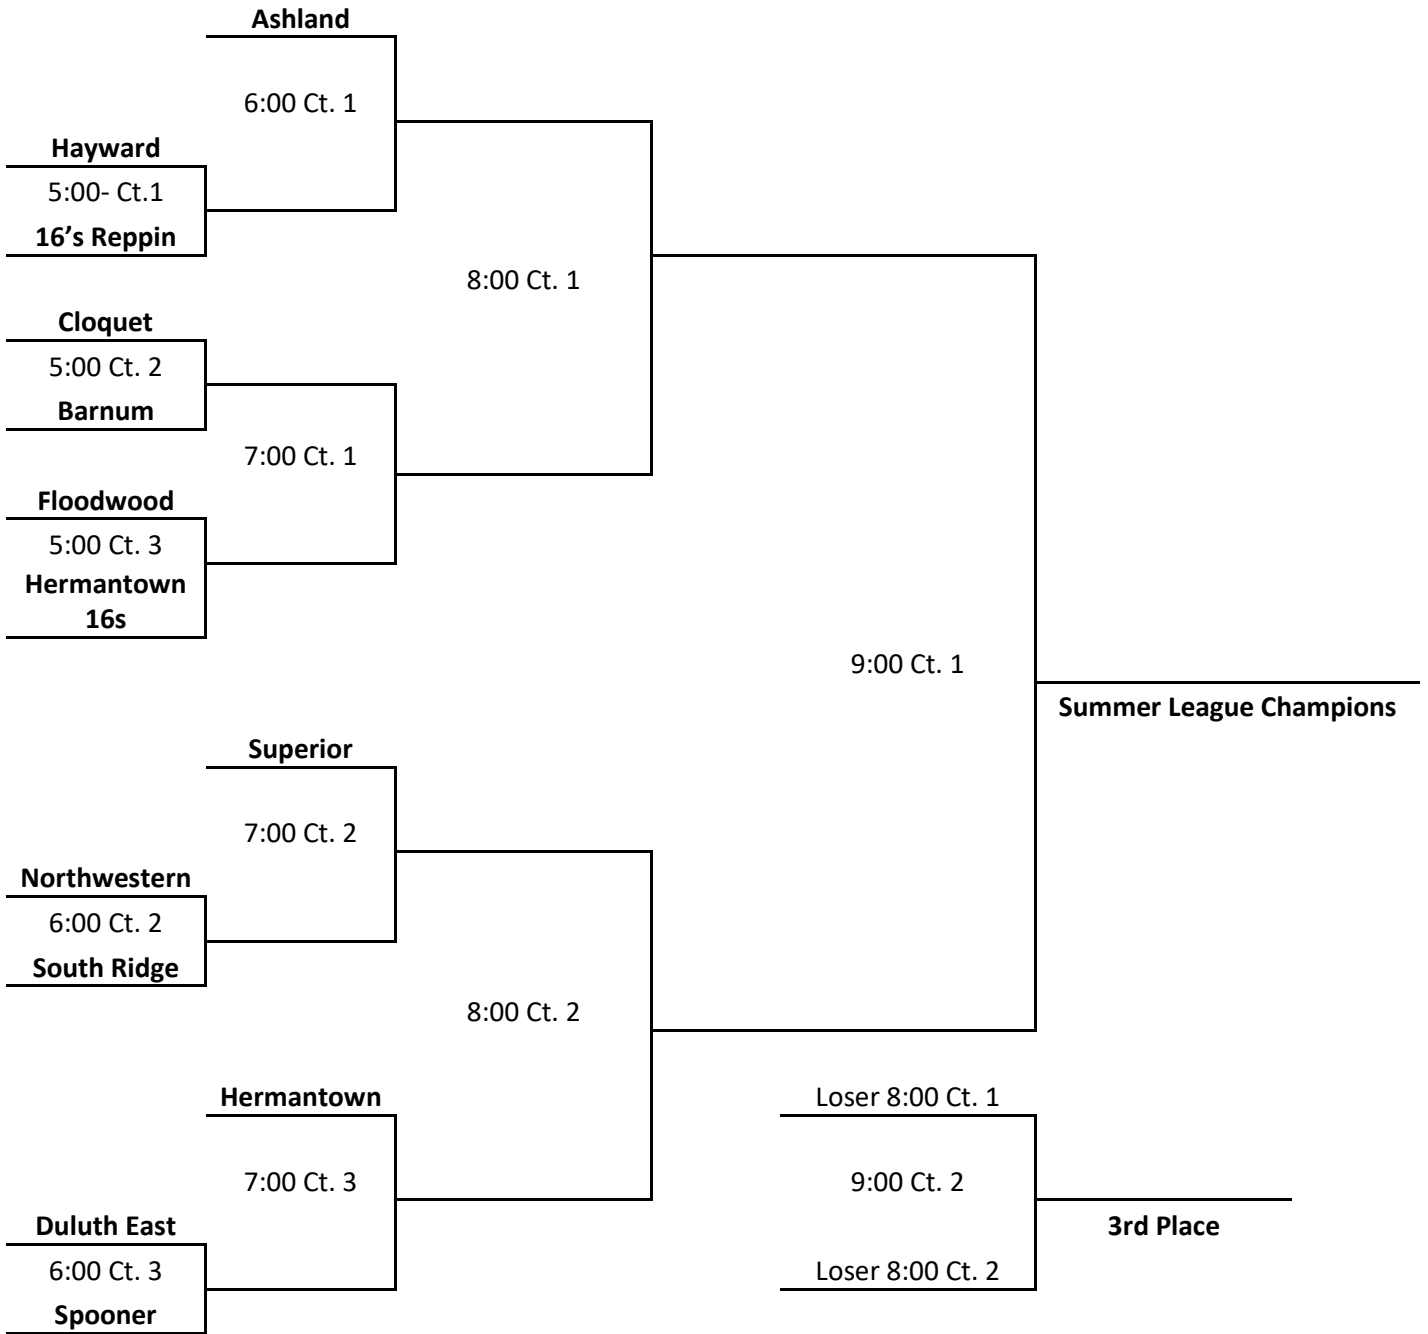

# Playoffs- August 8, 2022

All playoff matches will be best 2-of-3. First two sets to 25 points and 3<sup>rd</sup> set to 15. No point caps on any of the sets. Teams will flip for serve in 3<sup>rd</sup> set.